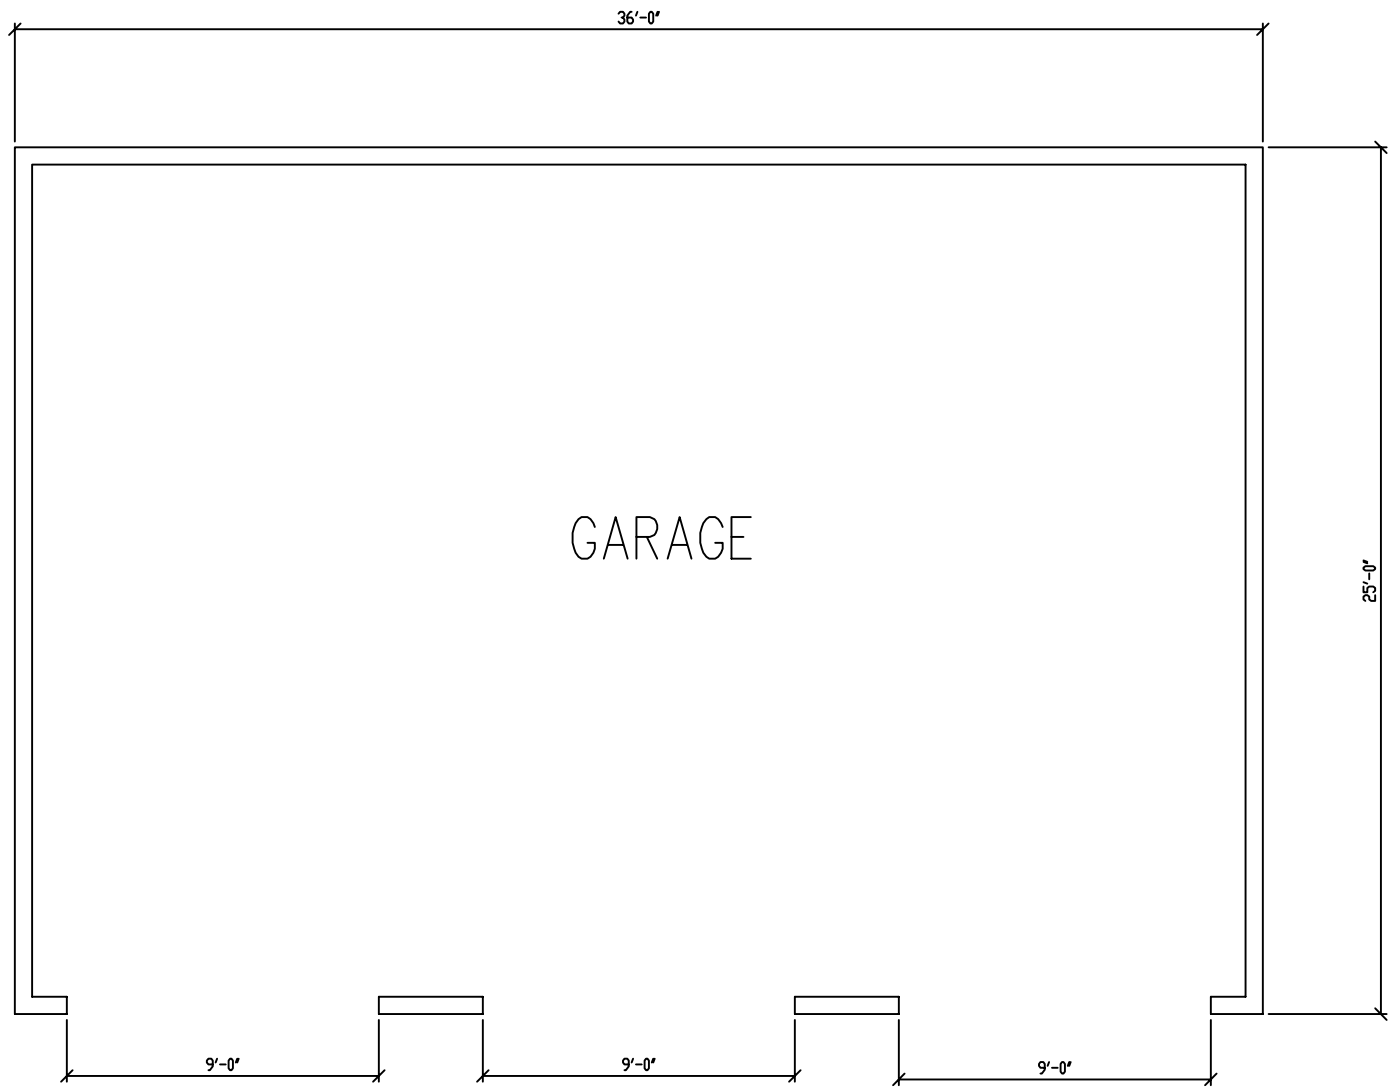

FRONT SIDE VIEW

LEFT SIDE VIEW

BACK SIDE VIEW

RIGHT SIDE VIEW

REVISIONS				KODIAK STEEL HOMES			
NO.	DATE	DESCRIPTION	BY	CHK'D			

KODIAK STEEL HOMES Kodiak Steel Homes, Inc 7301 Industry Drive North Little Rock, AR 72117				DESCRIPTION: STYLE: GARAGE 4A SIZE: 25'-0" X 36'-0"			
DRN. BY	CKD BY	DATE	SCALE	CODE	SHEET NO.	REV. #	
EAP	HDS	04/03	NTS	G4B	A1 OF 2		

REVISIONS			
NO.	DATE	DESCRIPTION	BY/CK'D

		Kodiak Steel Homes, Inc 7301 Industry Drive North Little Rock, AR 72117				
		DESCRIPTION:		FLOORPLAN		
STYLE: GARAGE 48		SIZE: 25'-0" X 36'-0"				
DRN. BY	CK'D BY	DATE	SCALE	CODE	SHEET NO.	REV. #
EAP	HDS	04/03	NTS	GMB	A2 OF 2	