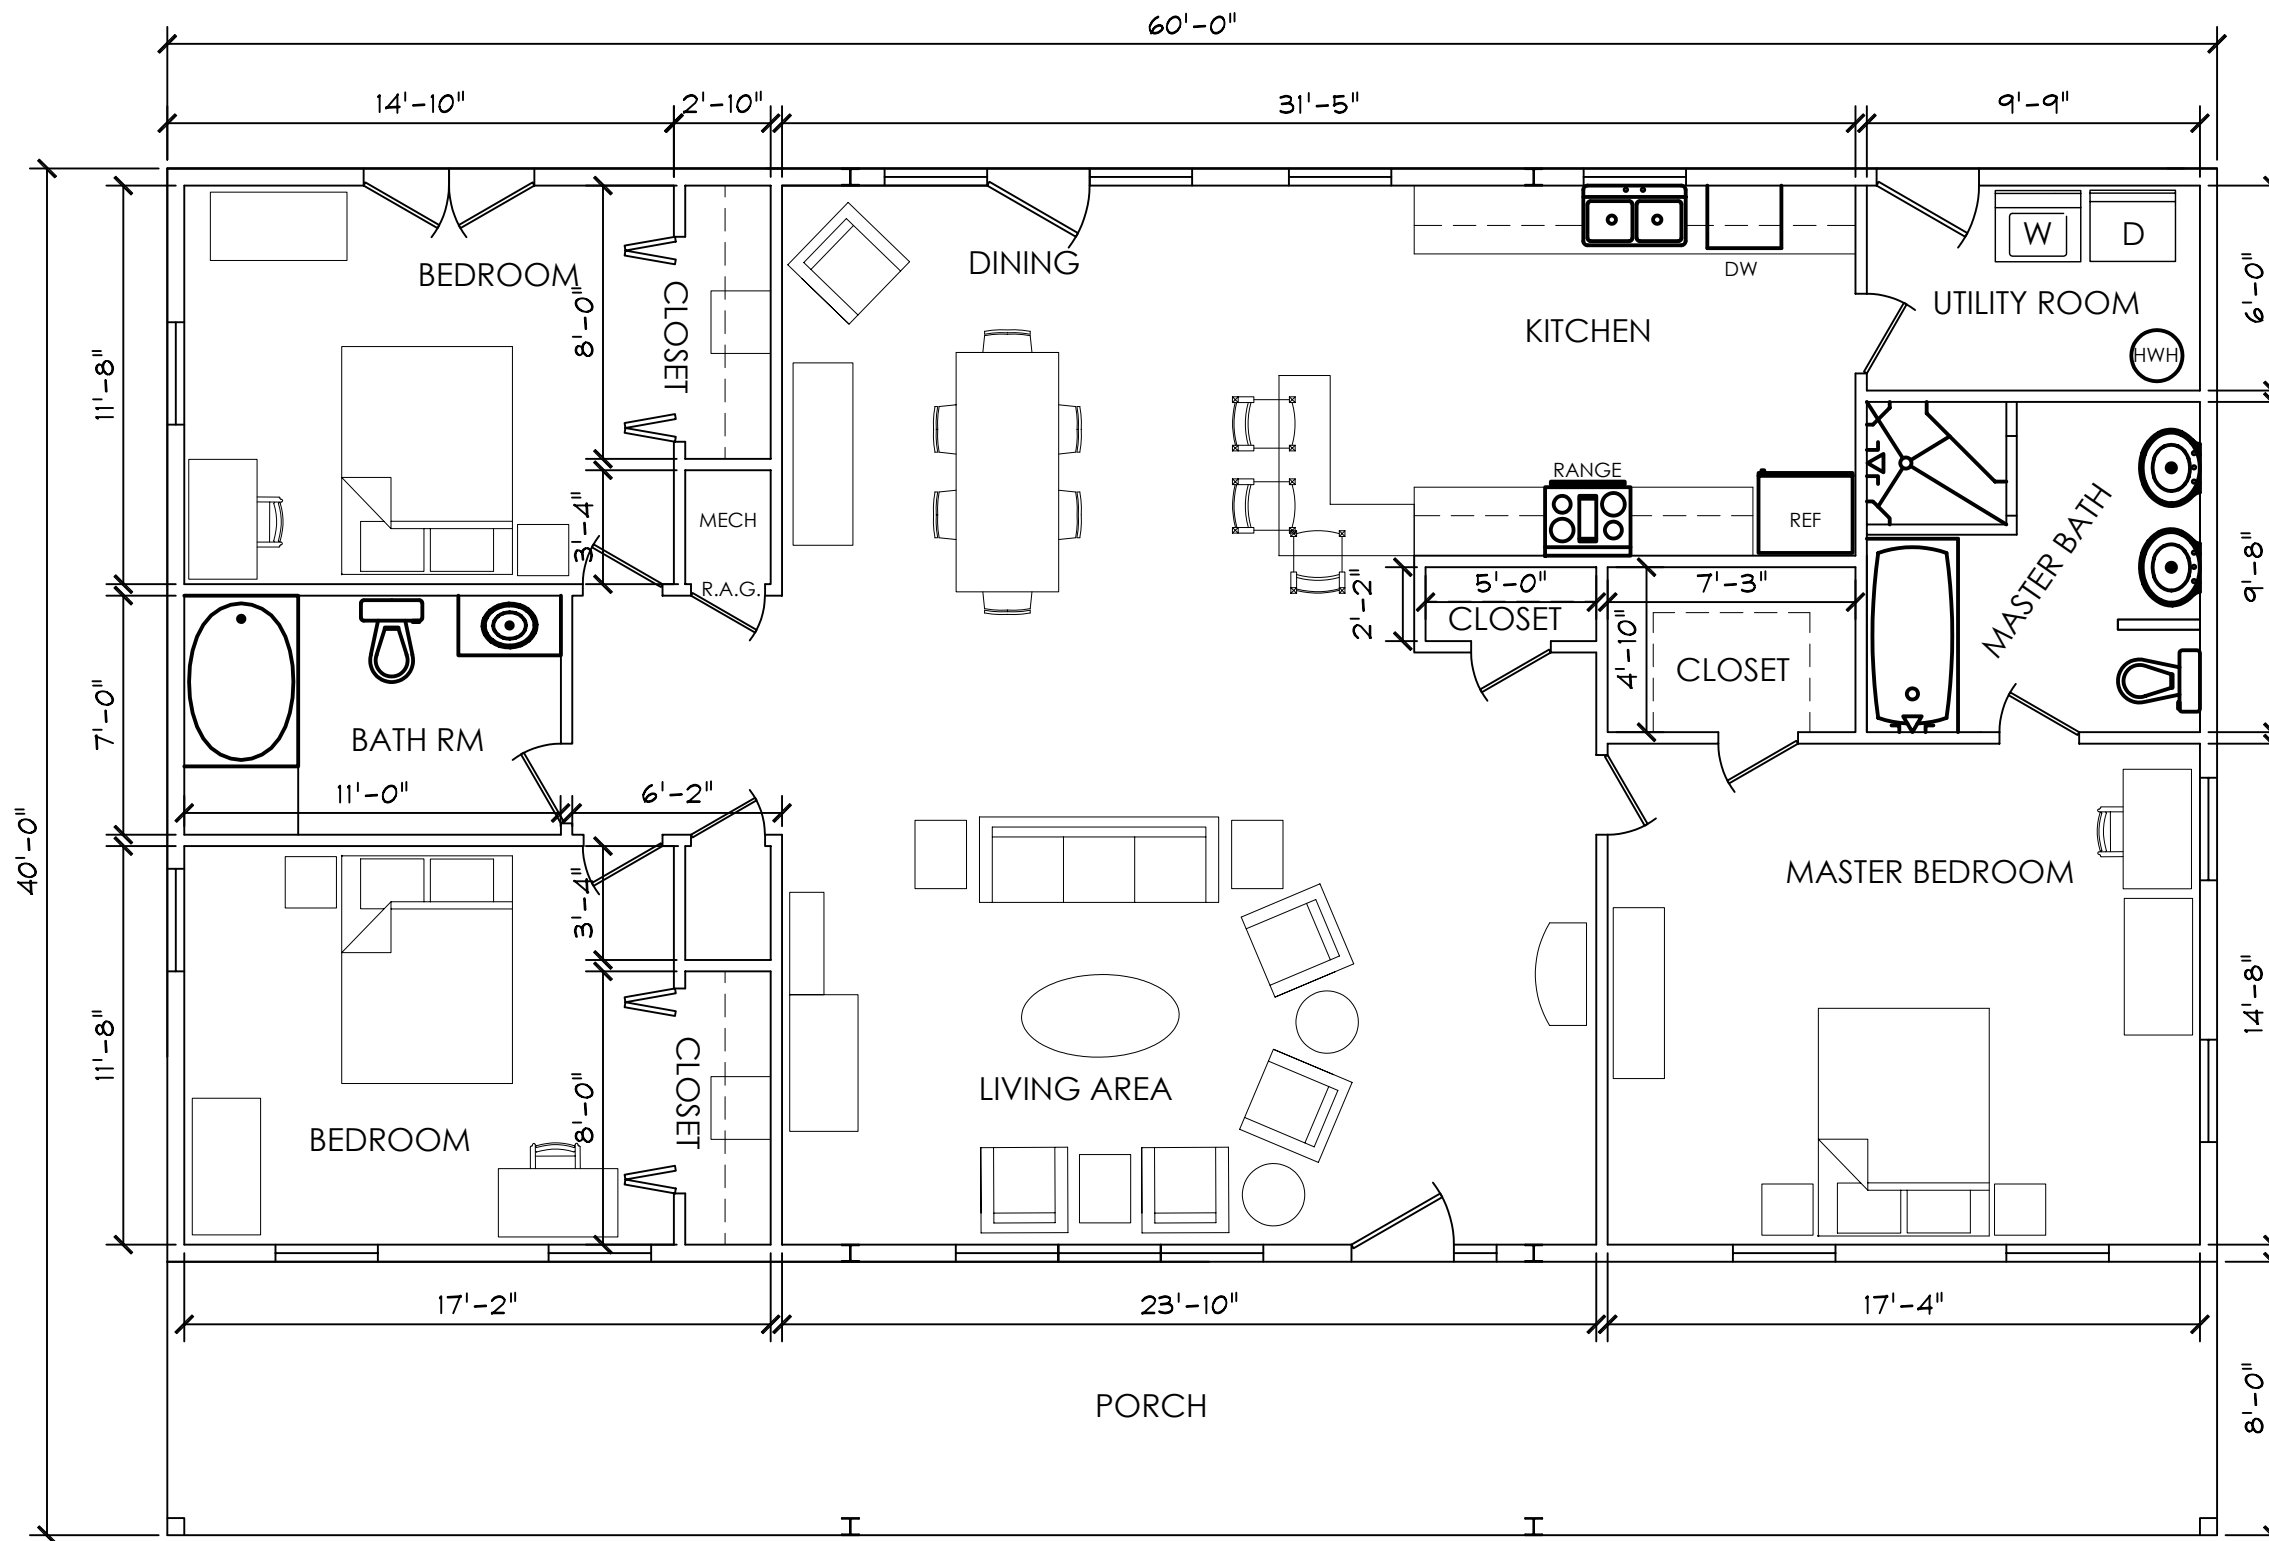

FRONT ELEVATION

RIGHT ELEVATION

BACK ELEVATION

LEFT ELEVATION

Kodiak Steel Homes, Inc  
7301 Industry Drive  
North Little Rock, AR 72117

**NORTHBROOK**  
1,920 sq ft LIVING SPACE  
480 sq ft PORCH

**ELEVATIONS**  
1/8" = 1'-0"

DRAWING NO.  
**A1**

Kodiak Steel Homes, Inc  
 7301 Industry Drive  
 North Little Rock, AR 72117

**NORTHBROOK**  
 1,920 sq ft LIVING SPACE  
 480 sq ft PORCH

**FLOOR PLAN**  
 3/16" = 1'-0"

DRAWING NO.  
**A2**