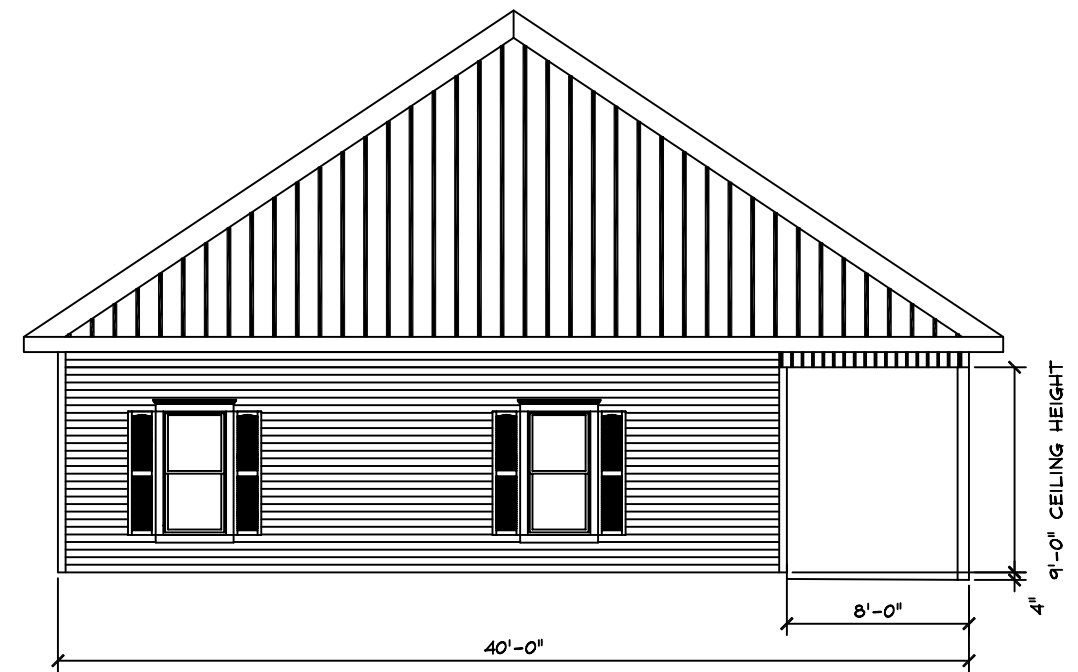

FRONT ELEVATION

RIGHT ELEVATION

BACK ELEVATION

LEFT ELEVATION

Kodiak Steel Homes, Inc  
7301 Industry Drive  
North Little Rock, AR 72117

**NORTHBROOK**  
1,920 sq ft LIVING SPACE  
480 sq ft PORCH

**ELEVATIONS**  
1/8" = 1'-0"

DRAWING NO.  
**A1**

Kodiak Steel Homes, Inc  
 7301 Industry Drive  
 North Little Rock, AR 72117

**NORTHBROOK**  
 1,920 sq ft LIVING SPACE  
 480 sq ft PORCH

**FLOOR PLAN**  
 3/16" = 1'-0"

DRAWING NO.  
**A2**