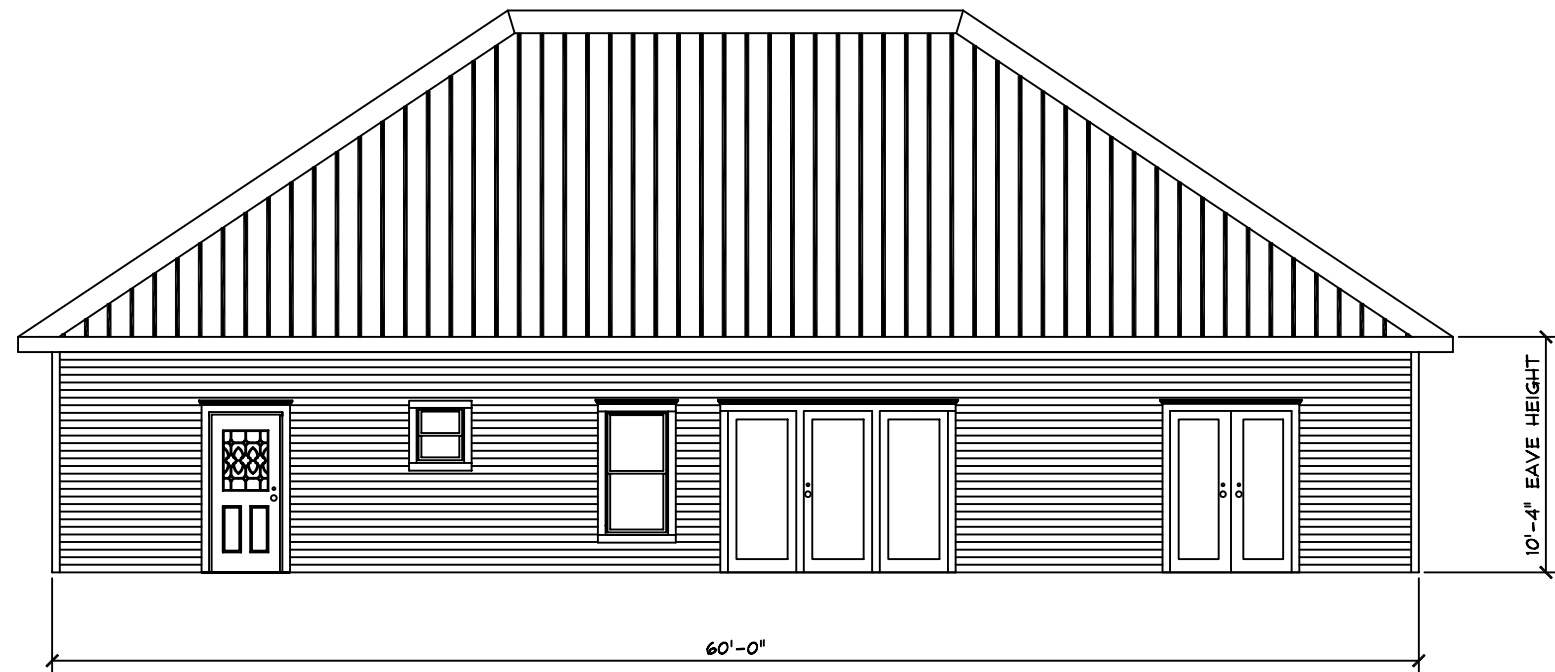

FRONT ELEVATION

RIGHT ELEVATION

BACK ELEVATION

LEFT ELEVATION

Kodiak Steel Homes, Inc  
7301 Industry Drive  
North Little Rock, AR 72117

**NORTHBROOK**  
1,920 sq ft LIVING SPACE  
480 sq ft PORCH

**ELEVATIONS**  
1/8" = 1'-0"

DRAWING NO.  
**A1**

Kodiak Steel Homes, Inc  
 7301 Industry Drive  
 North Little Rock, AR 72117

**NORTHBROOK**  
 1,920 sq ft LIVING SPACE  
 480 sq ft PORCH

**FLOOR PLAN**  
 3/16" = 1'-0"

DRAWING NO.  
**A2**