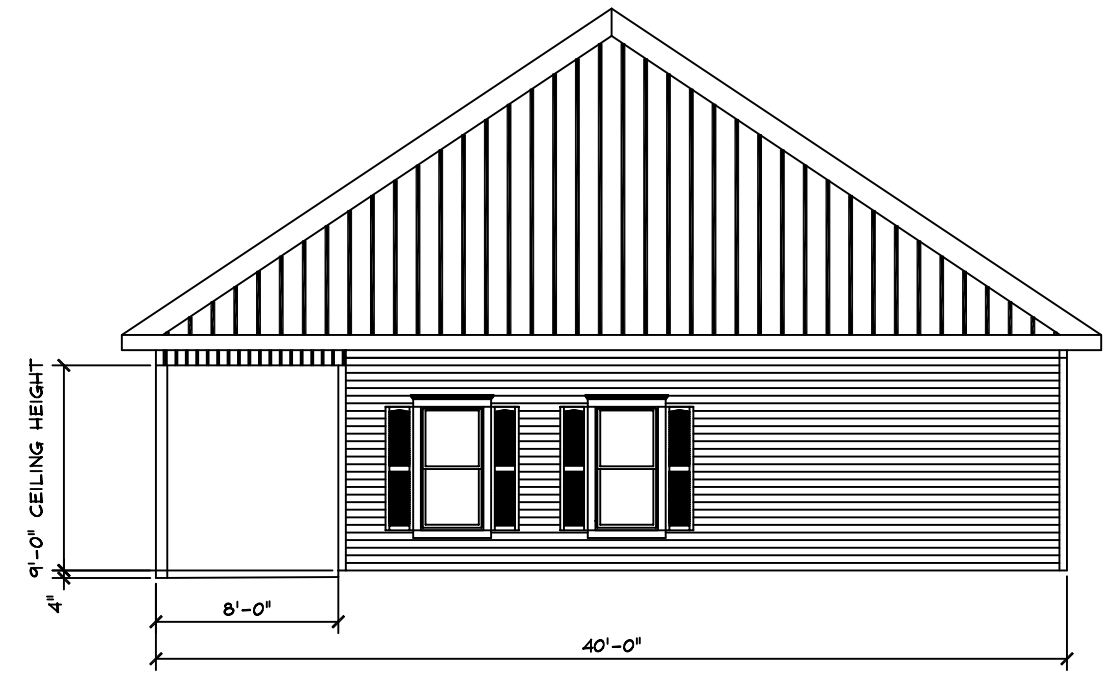

FRONT ELEVATION

RIGHT ELEVATION

BACK ELEVATION

LEFT ELEVATION

Kodiak Steel Homes, Inc  
7301 Industry Drive  
North Little Rock, AR 72117

**NORTHBROOK**  
1,920 sq ft LIVING SPACE  
480 sq ft PORCH

**ELEVATIONS**  
1/8" = 1'-0"

DRAWING NO.  
**A1**

Kodiak Steel Homes, Inc  
 7301 Industry Drive  
 North Little Rock, AR 72117

**NORTHBROOK**  
 1,920 sq ft LIVING SPACE  
 480 sq ft PORCH

**FLOOR PLAN**  
 3/16" = 1'-0"

DRAWING NO.  
**A2**