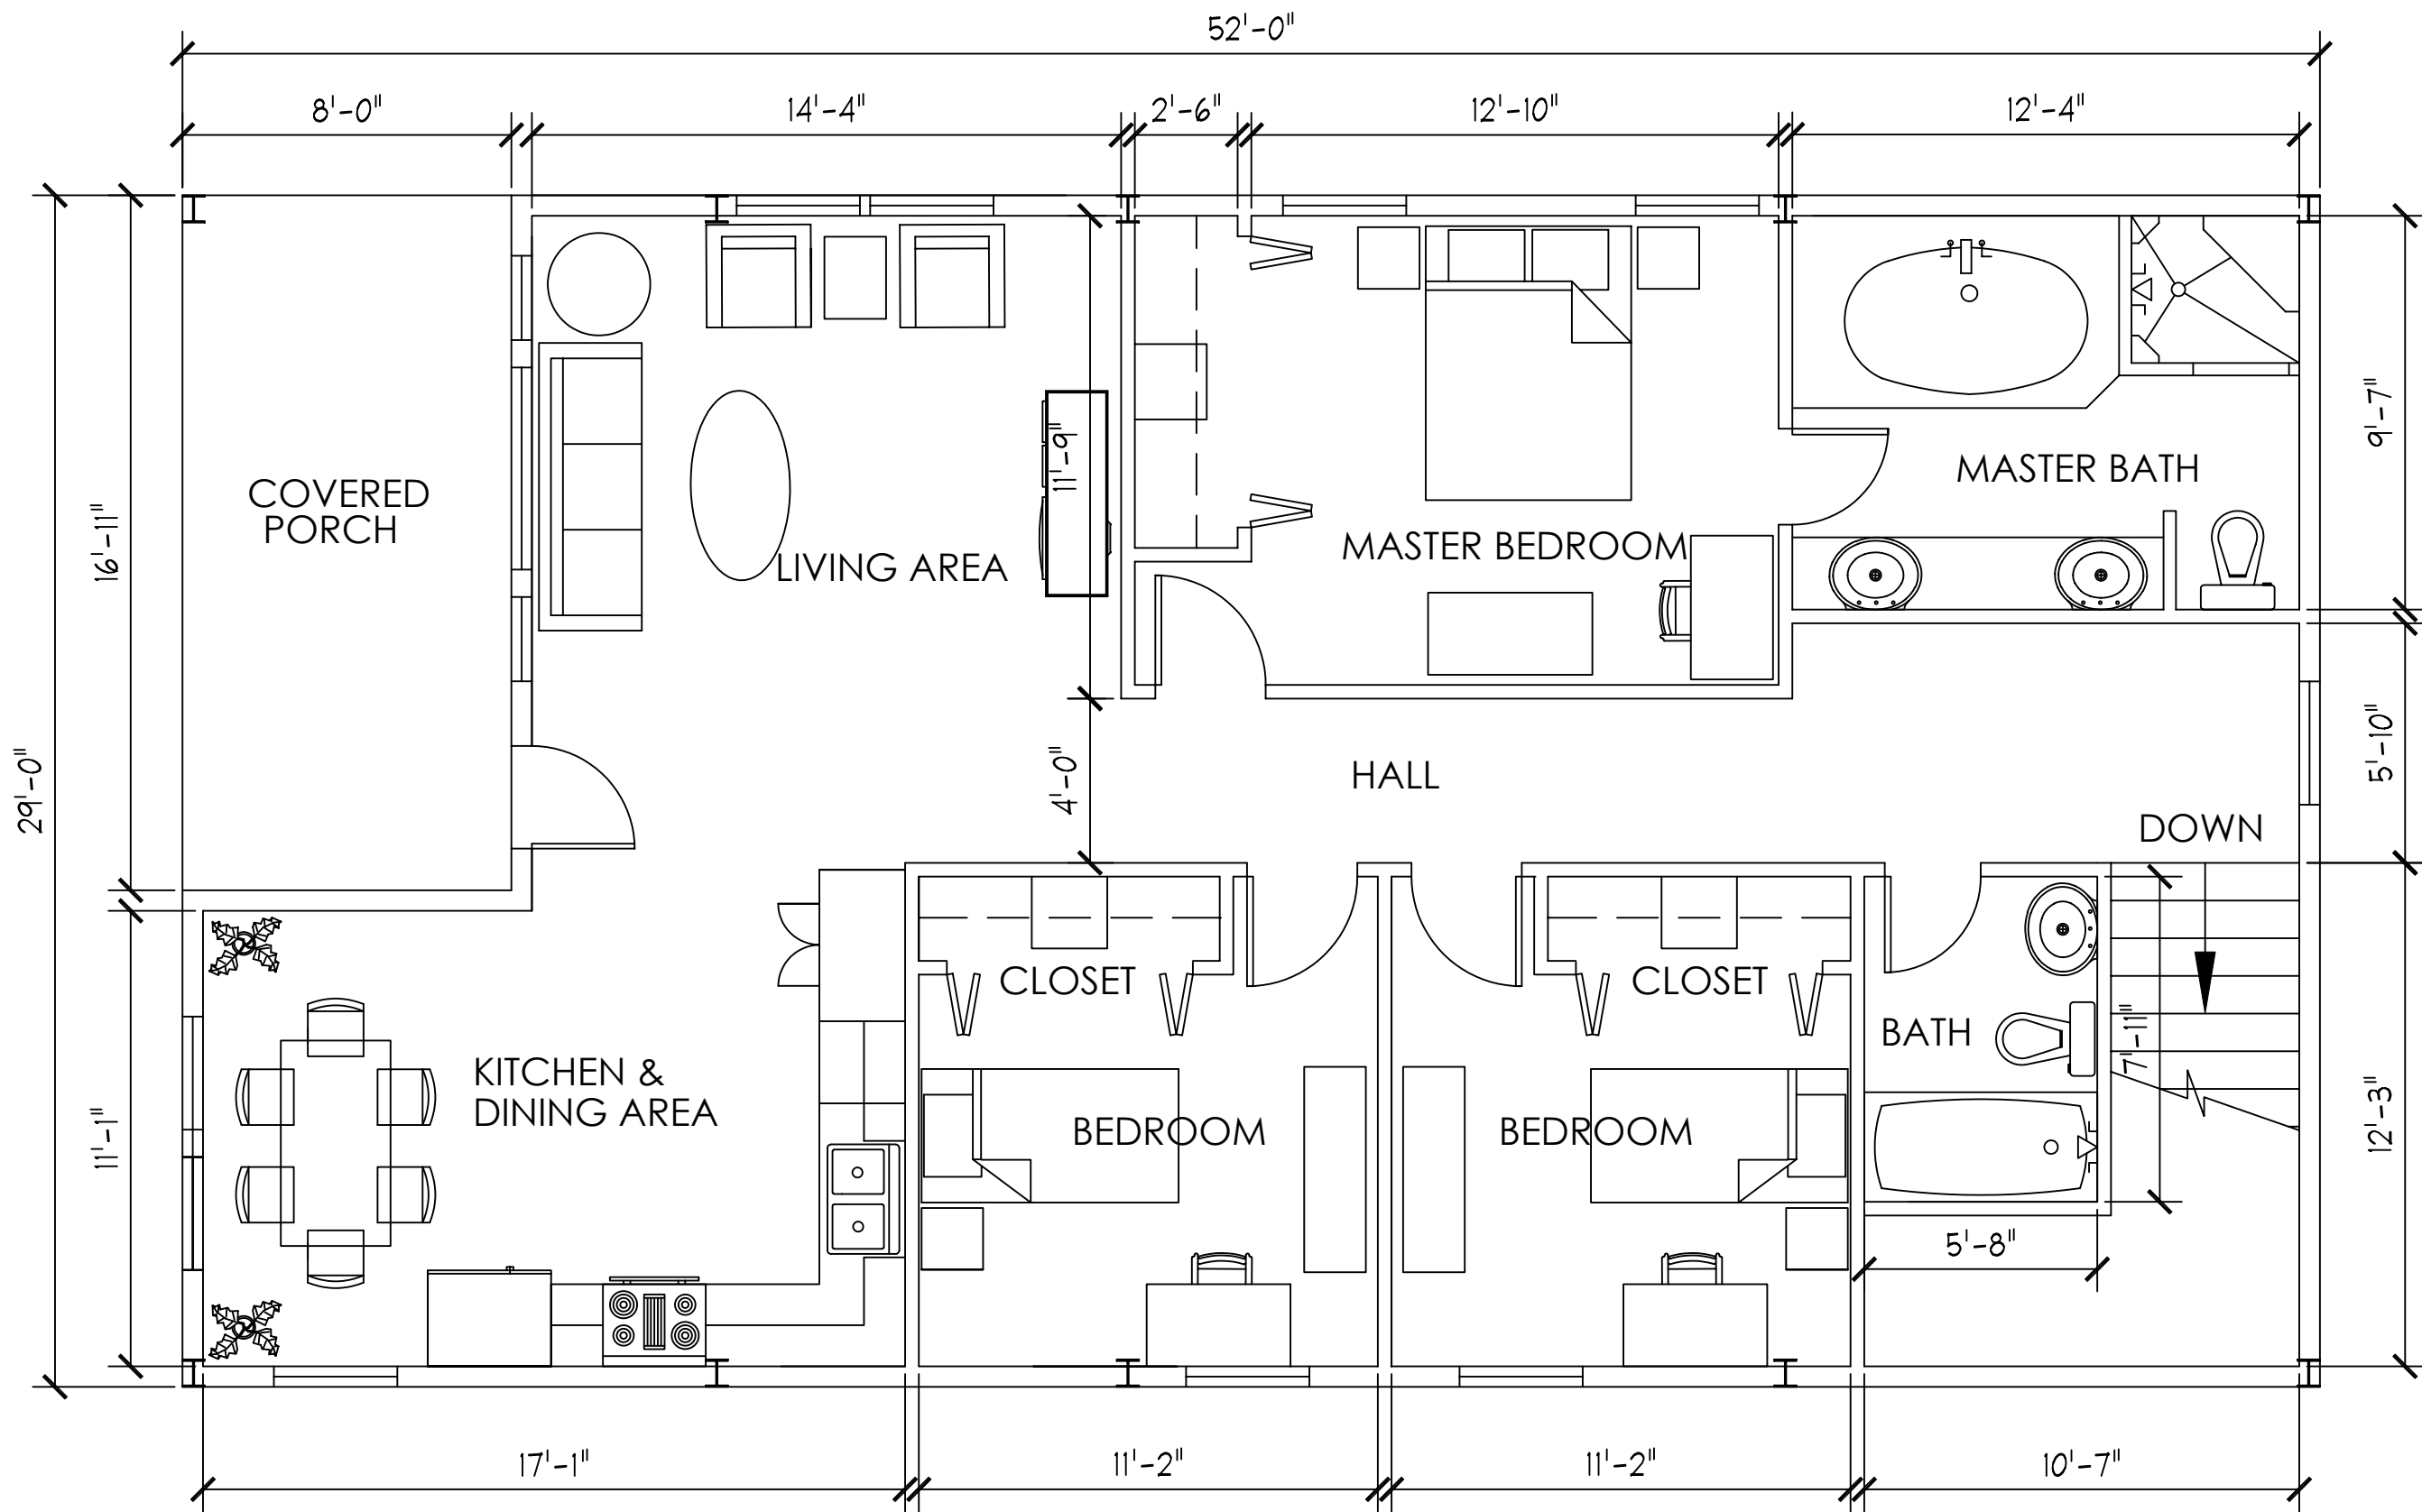

FRONT ELEVATION

RIGHT ELEVATION

BACK ELEVATION

LEFT ELEVATION

Kodiak Steel Homes, Inc  
7301 Industry Drive  
North Little Rock, AR 72117

**STUDIO GARAGE 2**

**ELEVATIONS**  
 $\frac{1}{8}'' = 1'-0''$

DRAWING NO.  
**A1**

FIRST FLOOR

Kodiak Steel Homes, Inc  
 7301 Industry Drive  
 North Little Rock, AR 72117

STUDIO GARAGE 2

ELEVATIONS  
 1/4" = 1'-0"

DRAWING NO.  
 A2

SECOND FLOOR

Kodiak Steel Homes, Inc  
 7301 Industry Drive  
 North Little Rock, AR 72117

STUDIO GARAGE 2

ELEVATIONS  
 1/4" = 1'-0"

DRAWING NO.  
 A3