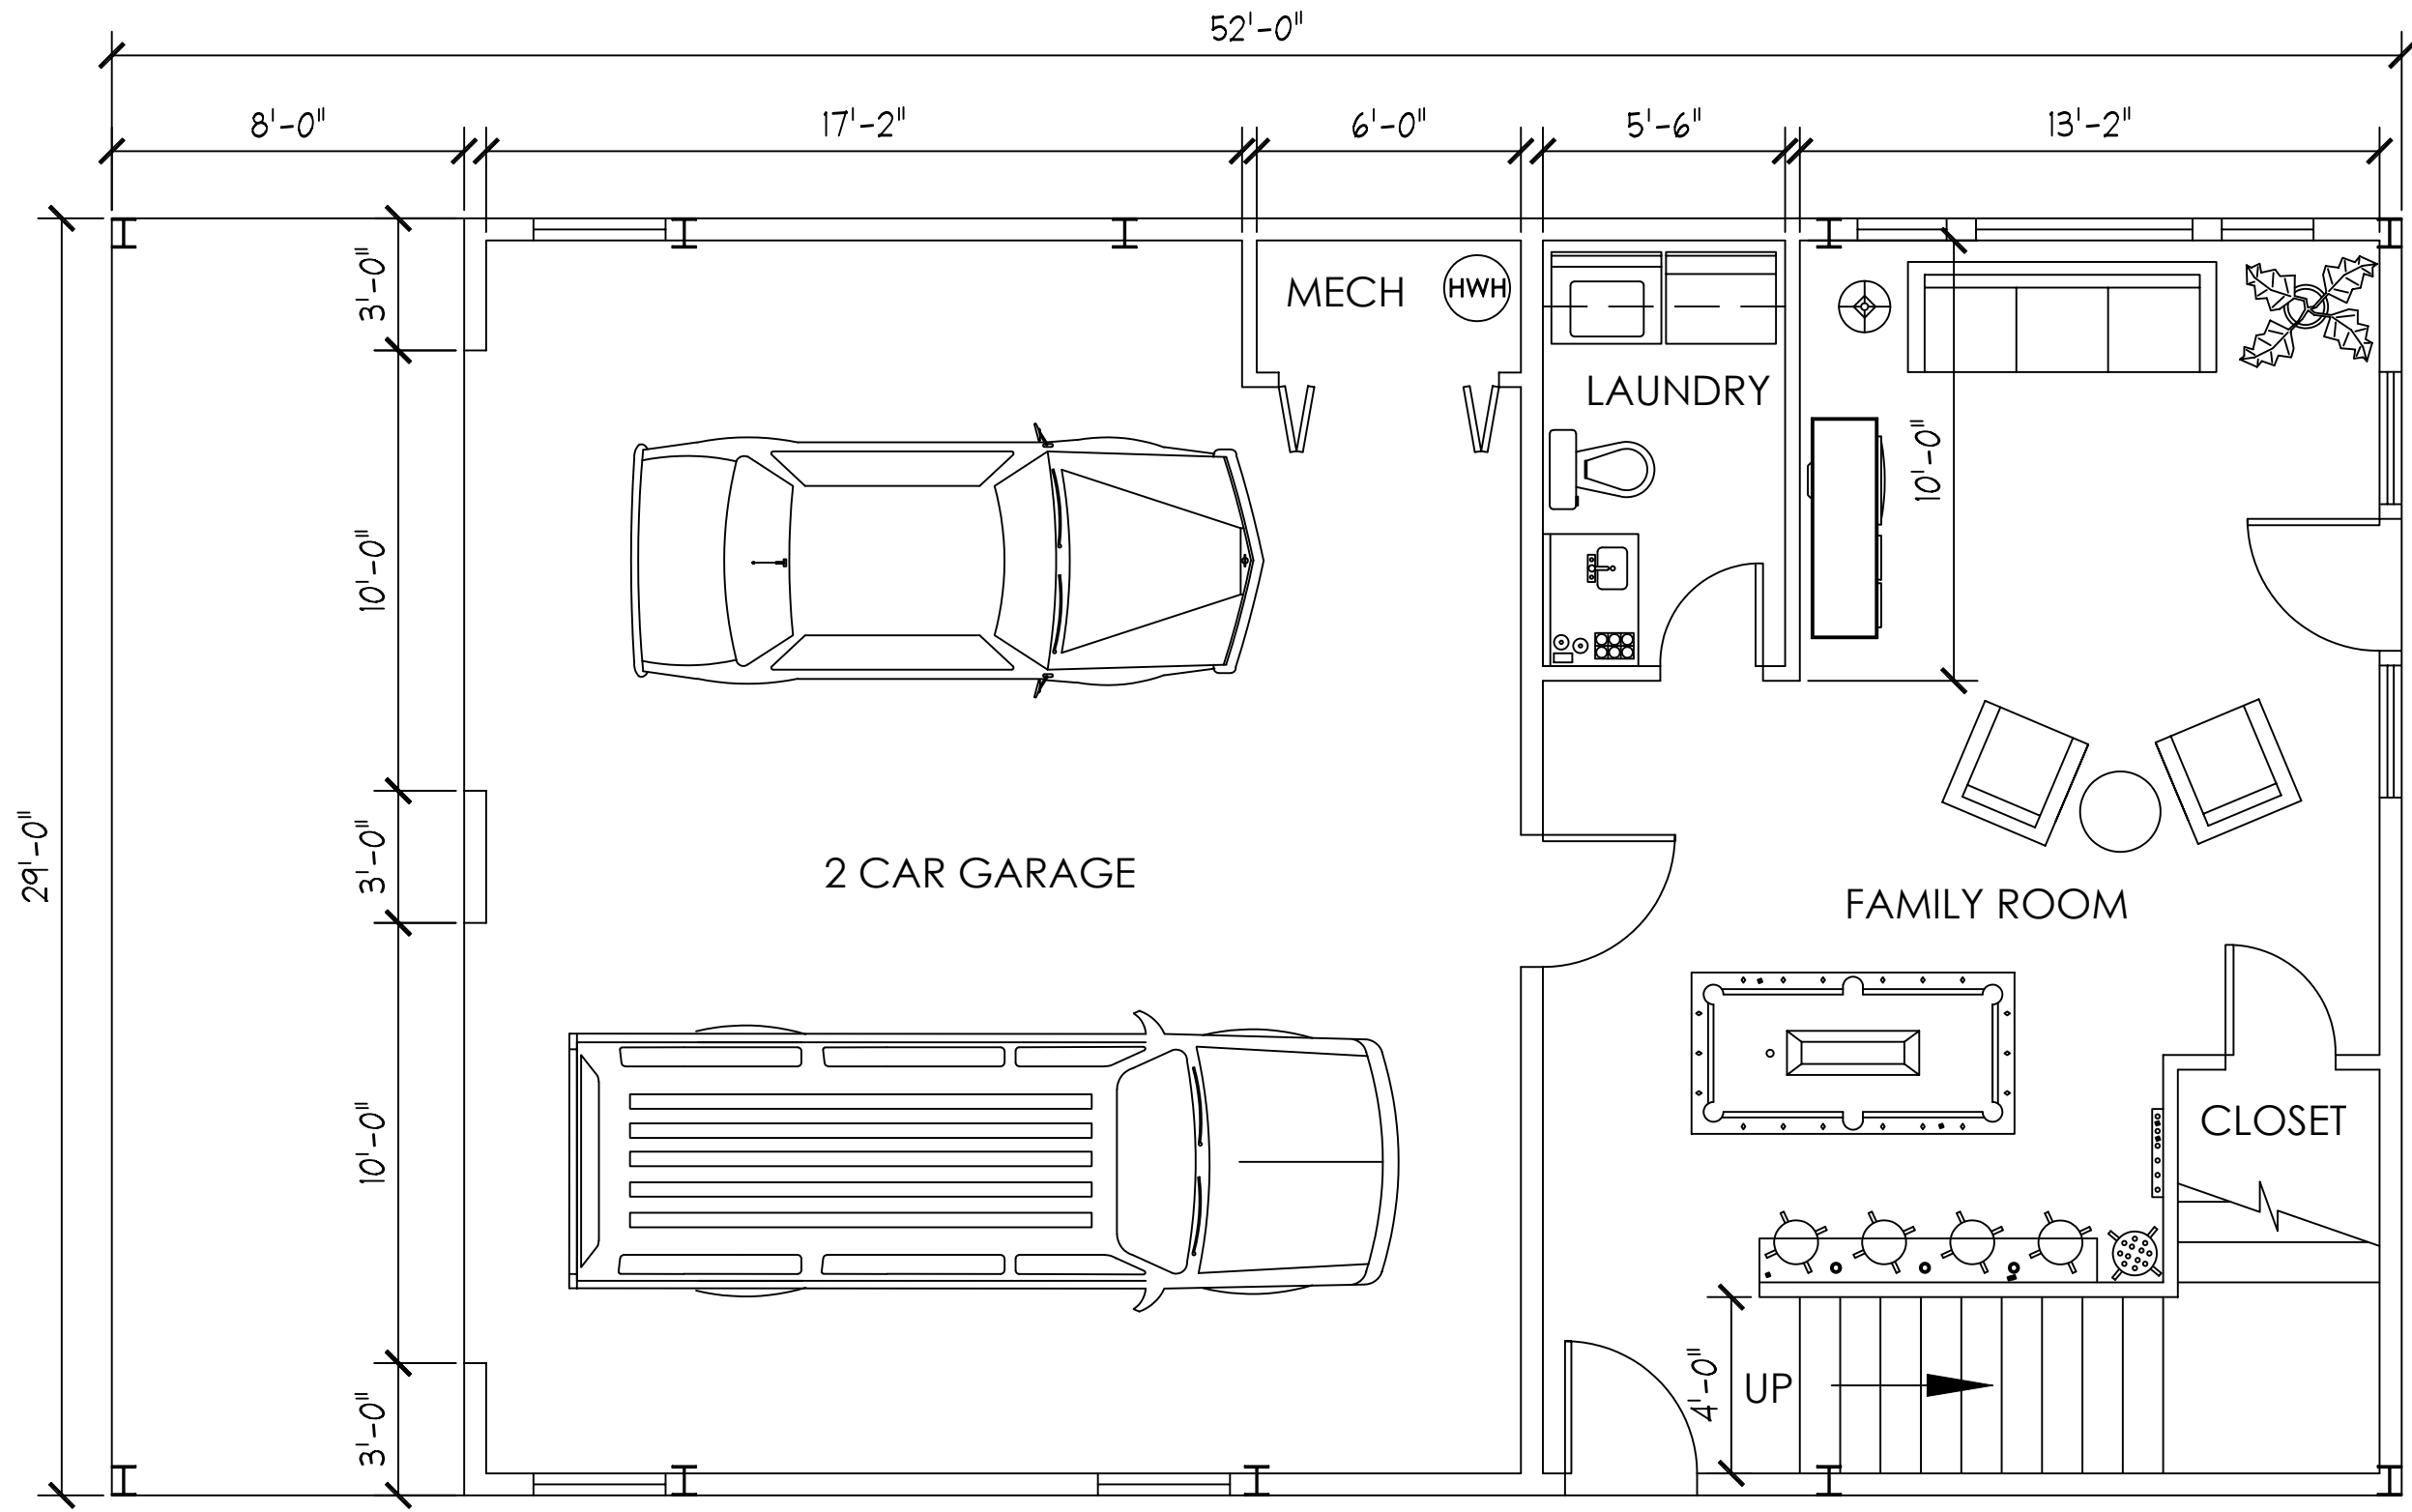

FRONT ELEVATION

RIGHT ELEVATION

BACK ELEVATION

LEFT ELEVATION

Kodiak Steel Homes, Inc  
7301 Industry Drive  
North Little Rock, AR 72117

**STUDIO GARAGE 2**

**ELEVATIONS**  
 $\frac{1}{8}'' = 1'-0''$

DRAWING NO.  
**A1**

FIRST FLOOR

Kodiak Steel Homes, Inc  
 7301 Industry Drive  
 North Little Rock, AR 72117

STUDIO GARAGE 2

ELEVATIONS  
 1/4" = 1'-0"

DRAWING NO.  
 A2

SECOND FLOOR

Kodiak Steel Homes, Inc  
 7301 Industry Drive  
 North Little Rock, AR 72117

STUDIO GARAGE 2

ELEVATIONS  
 1/4" = 1'-0"

DRAWING NO.  
 A3